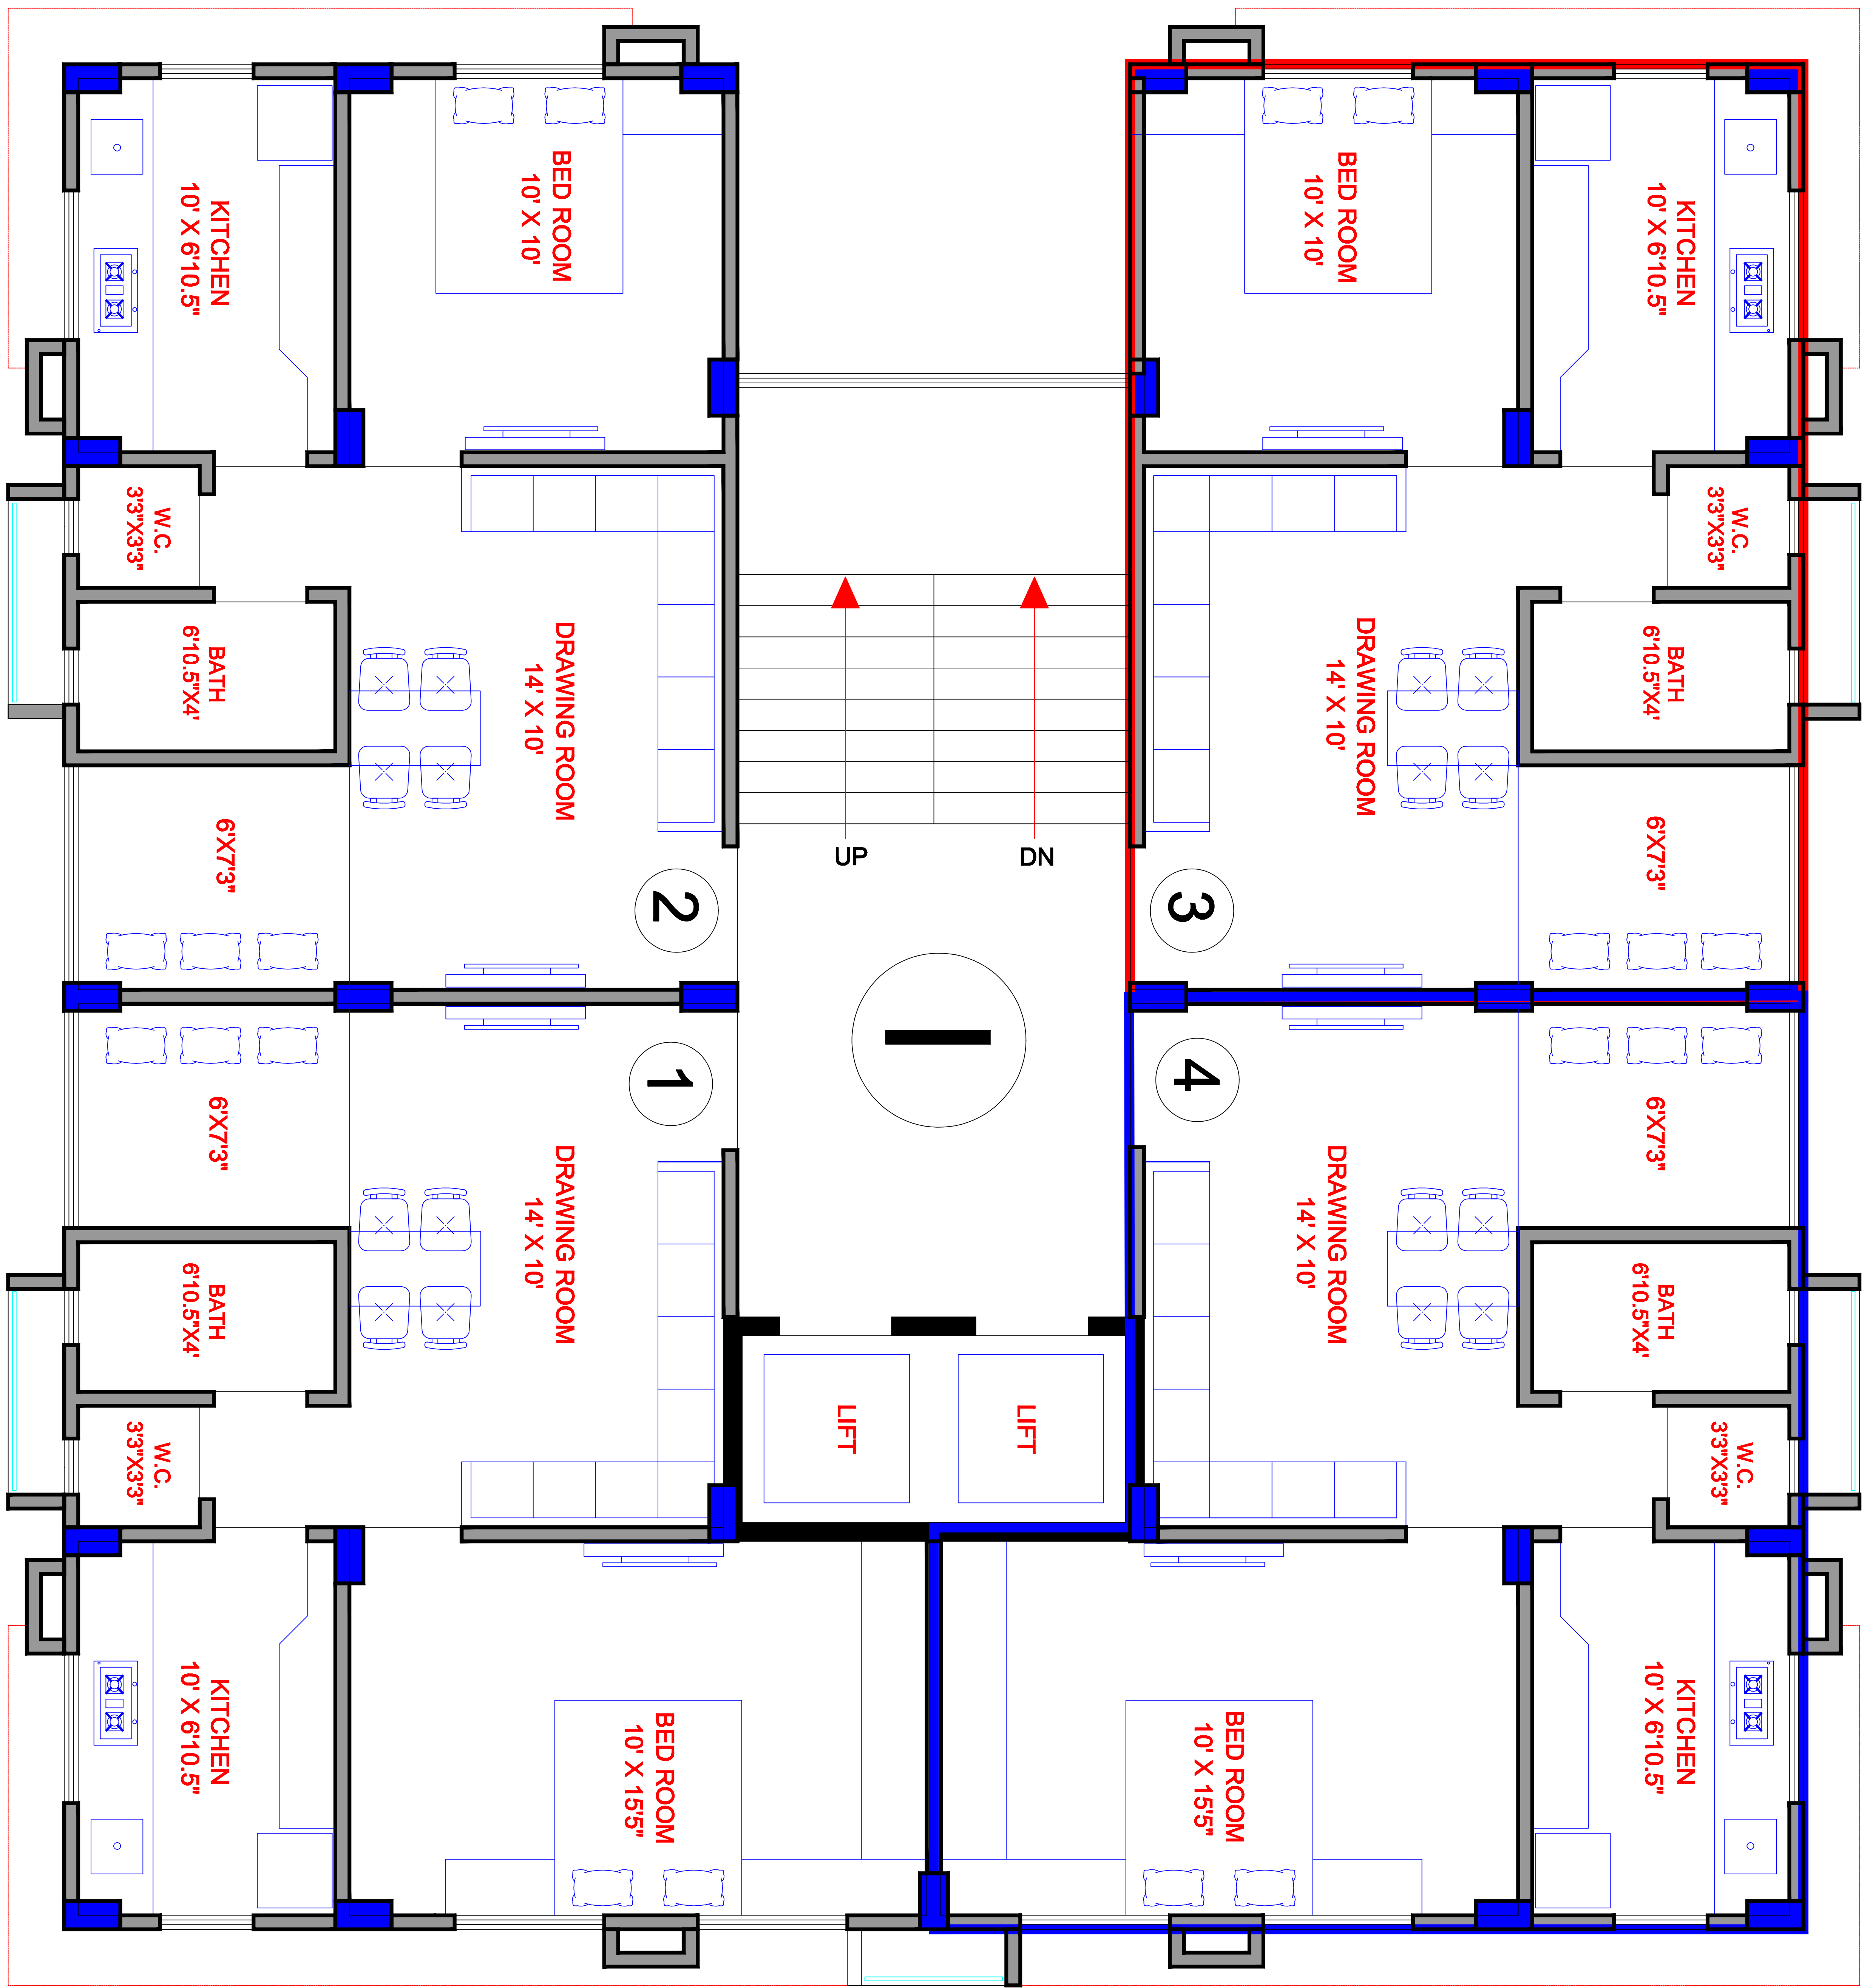

BLOCK-1

POOJA INFRACON

TUSHAR AMIN
 ARCHITECT
 INTERIOR DESIGNER
 PROJECT CONSULTANT
 VASTU CONSULTANT
 GOVT. APPR. VALUER
 406, VRAJ PLAZZA,
 BHATTHA,
 PALDI, AHMEDABAD-07
 98240-13436

DEVELOPER & BUILDER
POOJA INFRACON